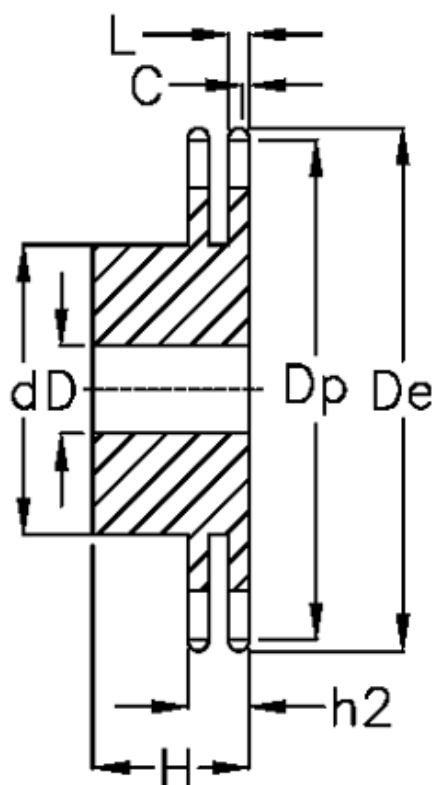

Article number: 616012006032

Description: Sprocket 10 B-2 Z=32 duplex
predrilled

Measures

C	= 1.6	h2	= 25.5
d	= 120	L	= 9
D	= 20±0,5	Number of teeth	= 32
De	= 168.9		
Dp	= 161.95		
For chain size	= 5/8" x 3/8"		
For chain type	= 10 B-2		
H	= 45		